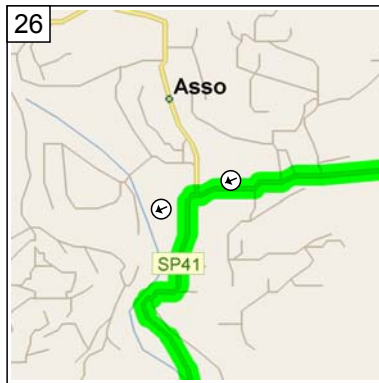

9.30 26,8 km
Bear LEFT (South) onto SP46
[Via Bezzecca] for 60 m

9.30 26,9 km
At Onno, stay on SP46 [Via
Bezzecca] (East) for 2,2 km

9.32 29,0 km
Keep STRAIGHT onto SP46 for
1,7 km

9.33 30,7 km
Keep STRAIGHT onto SP46
[Via Milano] for 1,1 km

9.34 31,8 km
Bear LEFT (South) onto SP46
[Via Vittorio Veneto] for 0,1 km

9.35 31,9 km
At near Asso, stay on SP46 [Via Vittorio Veneto] (South) for 1,2 km

9.36 33,1 km
Keep STRAIGHT onto SP46
[Via Aldo Moro] for 0,6 km

9.37 33,7 km
Bear LEFT (South-West) onto SP46 [Via Roma] for 0,5 km

9.38 34,2 km
Keep STRAIGHT onto SP46 for 0,8 km

9.38 35,0 km
Turn LEFT (South) onto SP41
[Via XXV Aprile] for 0,5 km

9.40 35,5 km
Keep STRAIGHT onto SP41
[Via Giacomo Matteotti] for 0,1 km