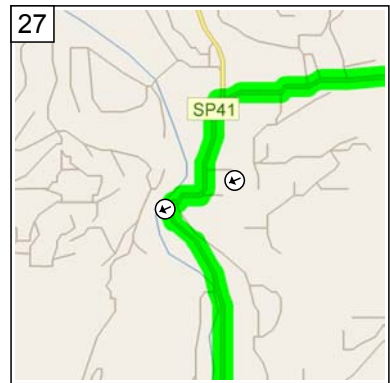

9.34 31,8 km
Bear LEFT (South) onto SP46
[Via Vittorio Veneto] for 0,1 km

9.35 31,9 km
At near Asso, stay on SP46 [Via Vittorio Veneto] (South) for 1,2 km

9.36 33,1 km
Keep STRAIGHT onto SP46
[Via Aldo Moro] for 0,6 km

9.37 33,7 km
Bear LEFT (South-West) onto SP46 [Via Roma] for 0,5 km

9.38 34,2 km
Keep STRAIGHT onto SP46 for 0,8 km

9.38 35,0 km
Turn LEFT (South) onto SP41
[Via XXV Aprile] for 0,5 km

9.40 35,5 km
Keep STRAIGHT onto SP41
[Via Giacomo Matteotti] for 0,1 km