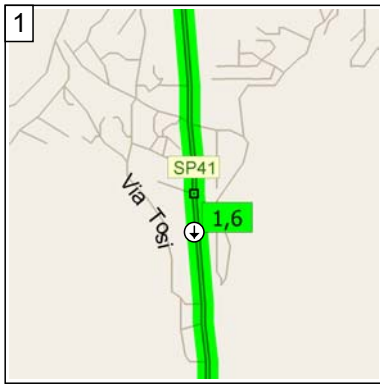

Onno

37,8 kilometres; 43 minutes

0 km 1 2 3 4 5

9.00 0,0 km
 Depart near Canzo on SP41
 [Via Alessandro Volta] (South)
 for 2,5 km

9.02 2,5 km
 Bear LEFT (South) onto SP42
 [Via L. Panigatti] for 2,0 km

9.04 4,6 km
 Keep STRAIGHT onto SP42
 [Via Lecco] for 0,6 km

9.05 5,2 km
 Keep STRAIGHT onto SP42
 [Via Martinelli] for 0,9 km

9.06 6,1 km
 At near Pusiano, stay on SP42
 [Via Martinelli] (South) for 40 m

9.06 6,1 km
 Turn LEFT (East) onto SS639
 [Via Giuseppe Mazzini] for 2,9
 km

9.11 9,0 km
 Take Ramp (LEFT) onto SS36
 [Strada statale del Lago di
 Como e dello Spluga] for 1,9 km

9.13 10,9 km
 Take Ramp (RIGHT) onto
 SP639 for 5,0 km

9.18 15,9 km
 At roundabout, take the THIRD
 exit onto SS583 [Via Italia] for
 1,1 km

31
9.42 37,1 km
Turn LEFT (East) onto SP40
[Via Roma] for 0,1 km

32
9.42 37,2 km
At roundabout, take the FIRST
exit onto SP41 [Via Alessandro
Volta] for 0,7 km

33
9.43 37,8 km
Arrive near Canzo