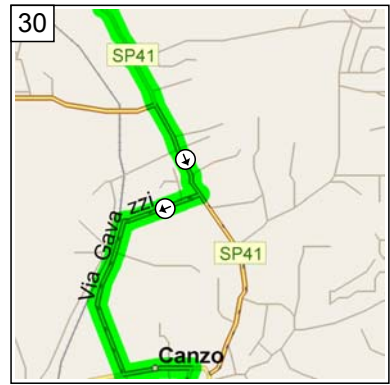

9.34 31,8 km
Bear LEFT (South) onto SP46
[Via Vittorio Veneto] for 0,1 km

9.35 31,9 km
At near Asso, stay on SP46 [Via Vittorio Veneto] (South) for 1,2 km

9.36 33,1 km
Keep STRAIGHT onto SP46
[Via Aldo Moro] for 0,6 km

9.37 33,7 km
Bear LEFT (South-West) onto SP46 [Via Roma] for 0,5 km

9.38 34,2 km
Keep STRAIGHT onto SP46 for 0,8 km

9.38 35,0 km
Turn LEFT (South) onto SP41
[Via XXV Aprile] for 0,5 km

9.40 35,5 km
Keep STRAIGHT onto SP41
[Via Giacomo Matteotti] for 0,1 km

9.40 35,6 km
Keep STRAIGHT onto SP41
[Via Brusa] for 0,6 km

28
9.41 36,2 km
Keep STRAIGHT onto SP41
[Piazza A. Verza] for 0,2 km

29
9.41 36,4 km
Keep STRAIGHT onto SP41
[Via Verza] for 0,3 km

30
9.42 36,7 km
Turn RIGHT (West) onto Via
Gavazzi for 0,3 km

31
9.42 37,1 km
Turn LEFT (East) onto SP40
[Via Roma] for 0,1 km

32
9.42 37,2 km
At roundabout, take the FIRST
exit onto SP41 [Via Alessandro
Volta] for 0,7 km

33
9.43 37,8 km
Arrive near Canzo