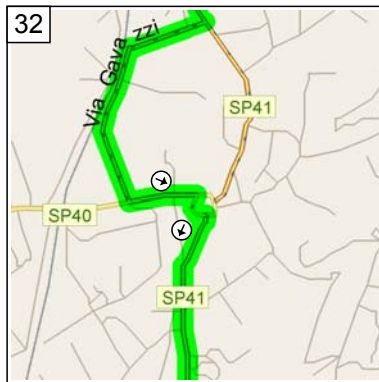

9.40 35,6 km
Keep STRAIGHT onto SP41
[Via Brusa] for 0,6 km

28
9.41 36,2 km
Keep STRAIGHT onto SP41
[Piazza A. Verza] for 0,2 km

29
9.41 36,4 km
Keep STRAIGHT onto SP41
[Via Verza] for 0,3 km

30
9.42 36,7 km
Turn RIGHT (West) onto Via
Gavazzi for 0,3 km

31
9.42 37,1 km
Turn LEFT (East) onto SP40
[Via Roma] for 0,1 km

32
9.42 37,2 km
At roundabout, take the FIRST
exit onto SP41 [Via Alessandro
Volta] for 0,7 km

33
9.43 37,8 km
Arrive near Canzo