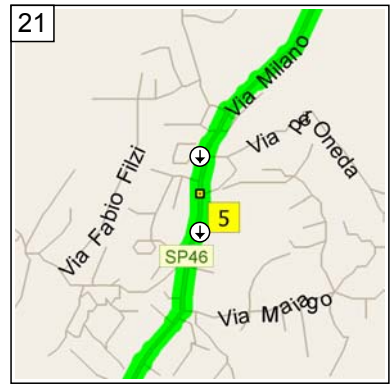

9.23 19,9 km
Keep RIGHT to stay on SS583
[Strada statale Lariana] for 5,9 km

9.28 25,8 km
Keep STRAIGHT onto SS583
[Via Giuseppe Garibaldi] for 1,0 km

9.29 26,8 km
Turn LEFT (South) onto SP46
[Largo Tarelli Torri] for 30 m

9.30 26,8 km
Bear LEFT (South) onto SP46
[Via Bezzecca] for 60 m

9.30 26,9 km
At Onno, stay on SP46 [Via
Bezzecca] (East) for 2,2 km

9.32 29,0 km
Keep STRAIGHT onto SP46 for
1,7 km

9.33 30,7 km
Keep STRAIGHT onto SP46
[Via Milano] for 1,1 km

9.34 31,8 km
Bear LEFT (South) onto SP46
[Via Vittorio Veneto] for 0,1 km

9.35 31,9 km
At near Asso, stay on SP46 [Via Vittorio Veneto] (South) for 1,2 km

9.36 33,1 km
Keep STRAIGHT onto SP46
[Via Aldo Moro] for 0,6 km

31
9.42 37,1 km
Turn LEFT (East) onto SP40
[Via Roma] for 0,1 km

32
9.42 37,2 km
At roundabout, take the FIRST
exit onto SP41 [Via Alessandro
Volta] for 0,7 km

33
9.43 37,8 km
Arrive near Canzo