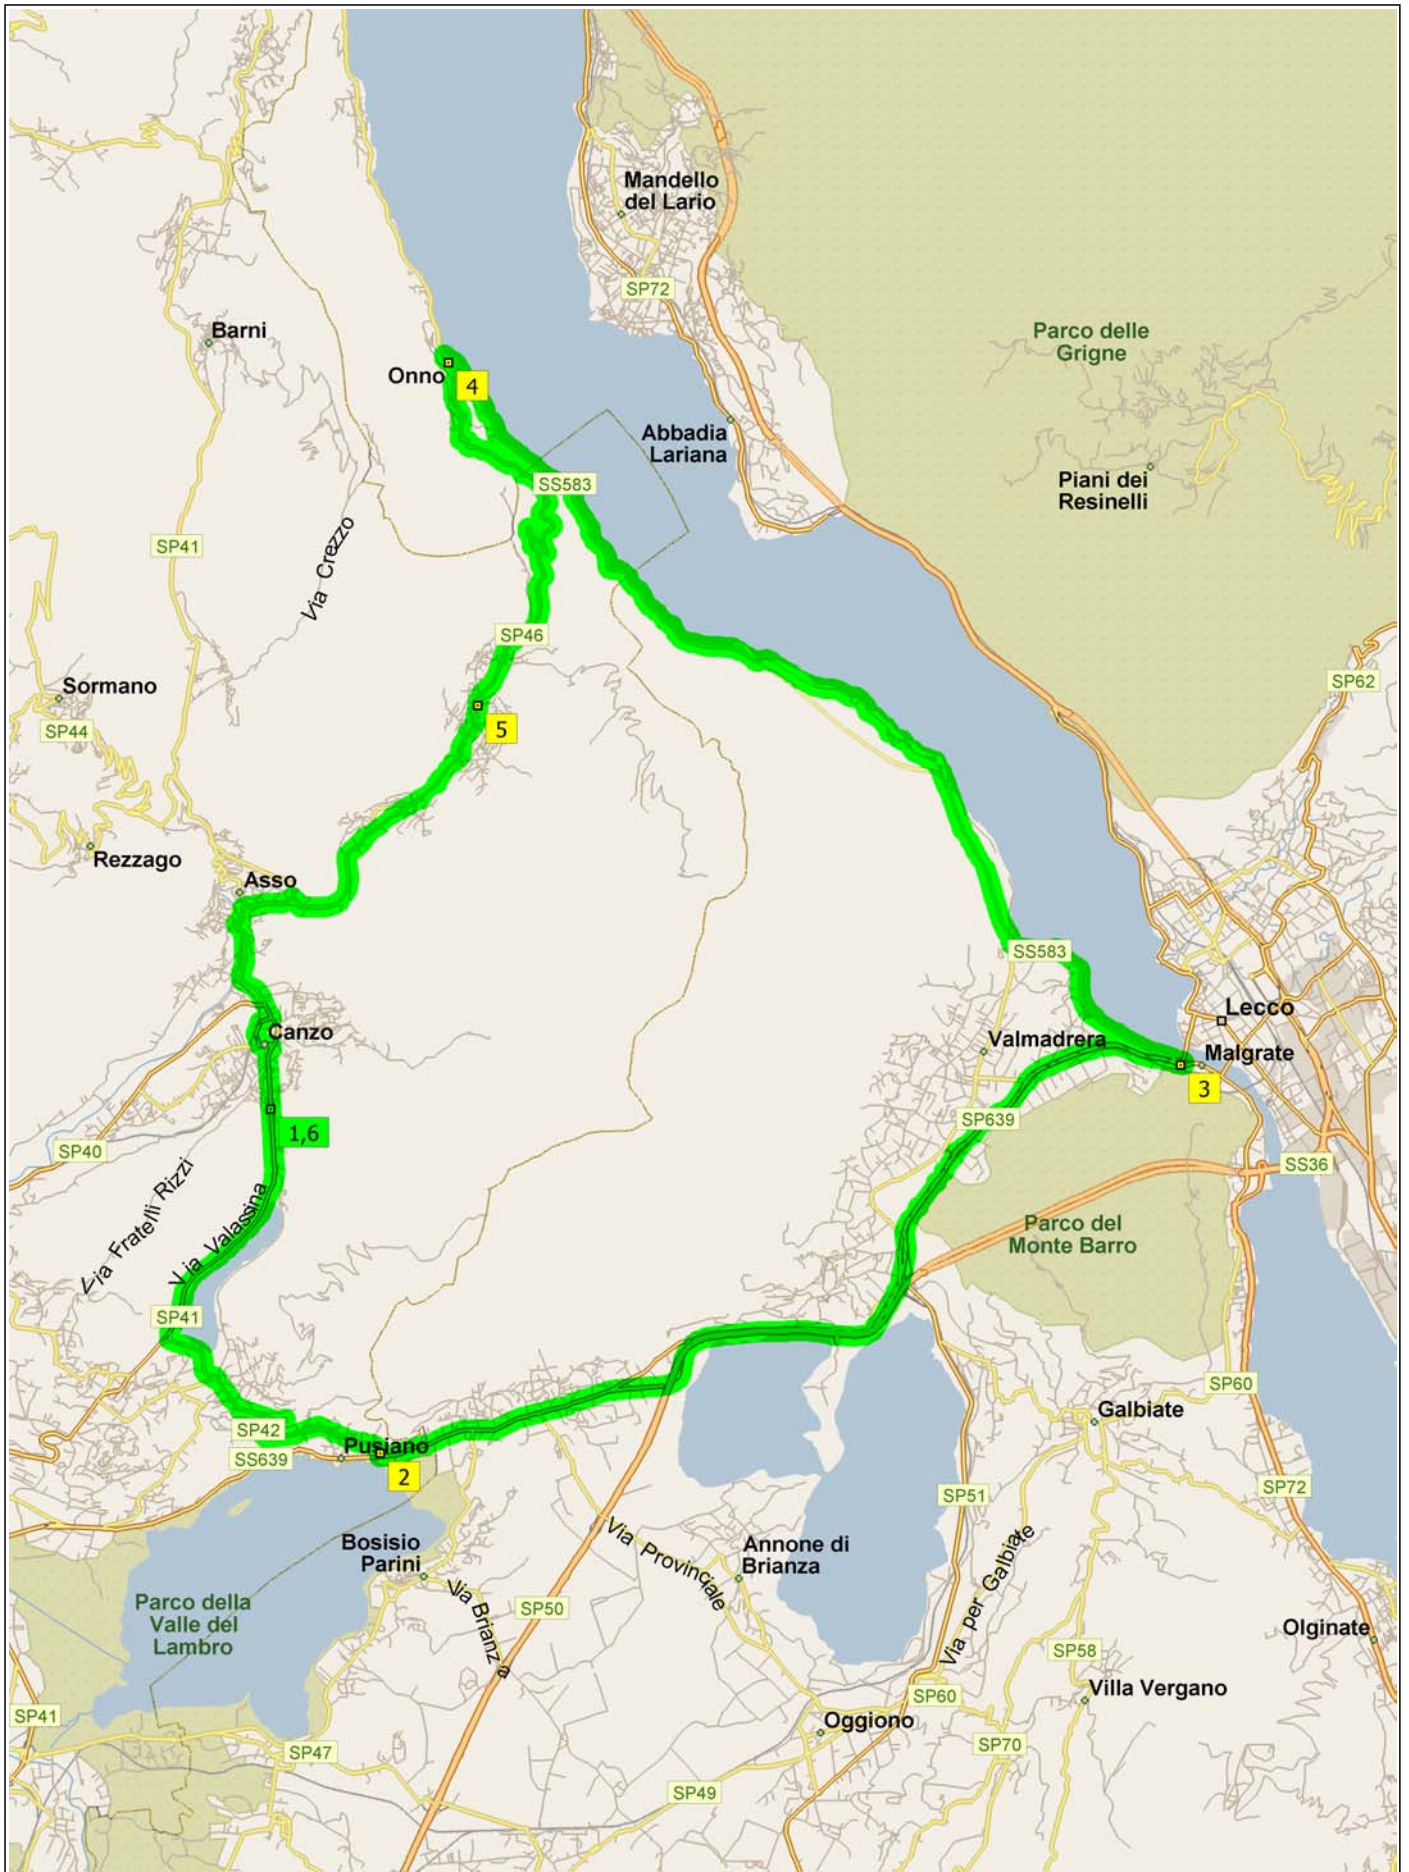

Onno

37,8 kilometres; 43 minutes

0 km 1 2 3 4 5