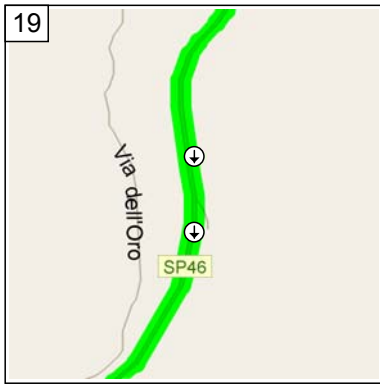

9.23 19,9 km
Keep RIGHT to stay on SS583
[Strada statale Lariana] for 5,9 km

9.28 25,8 km
Keep STRAIGHT onto SS583
[Via Giuseppe Garibaldi] for 1,0 km

9.29 26,8 km
Turn LEFT (South) onto SP46
[Largo Tarelli Torri] for 30 m

9.30 26,8 km
Bear LEFT (South) onto SP46
[Via Bezzecca] for 60 m

9.30 26,9 km
At Onno, stay on SP46 [Via
Bezzecca] (East) for 2,2 km

9.32 29,0 km
Keep STRAIGHT onto SP46 for
1,7 km

9.33 30,7 km
Keep STRAIGHT onto SP46
[Via Milano] for 1,1 km

9.34 31,8 km
Bear LEFT (South) onto SP46
[Via Vittorio Veneto] for 0,1 km

9.35 31,9 km
At near Asso, stay on SP46 [Via Vittorio Veneto] (South) for 1,2 km

9.36 33,1 km
Keep STRAIGHT onto SP46
[Via Aldo Moro] for 0,6 km